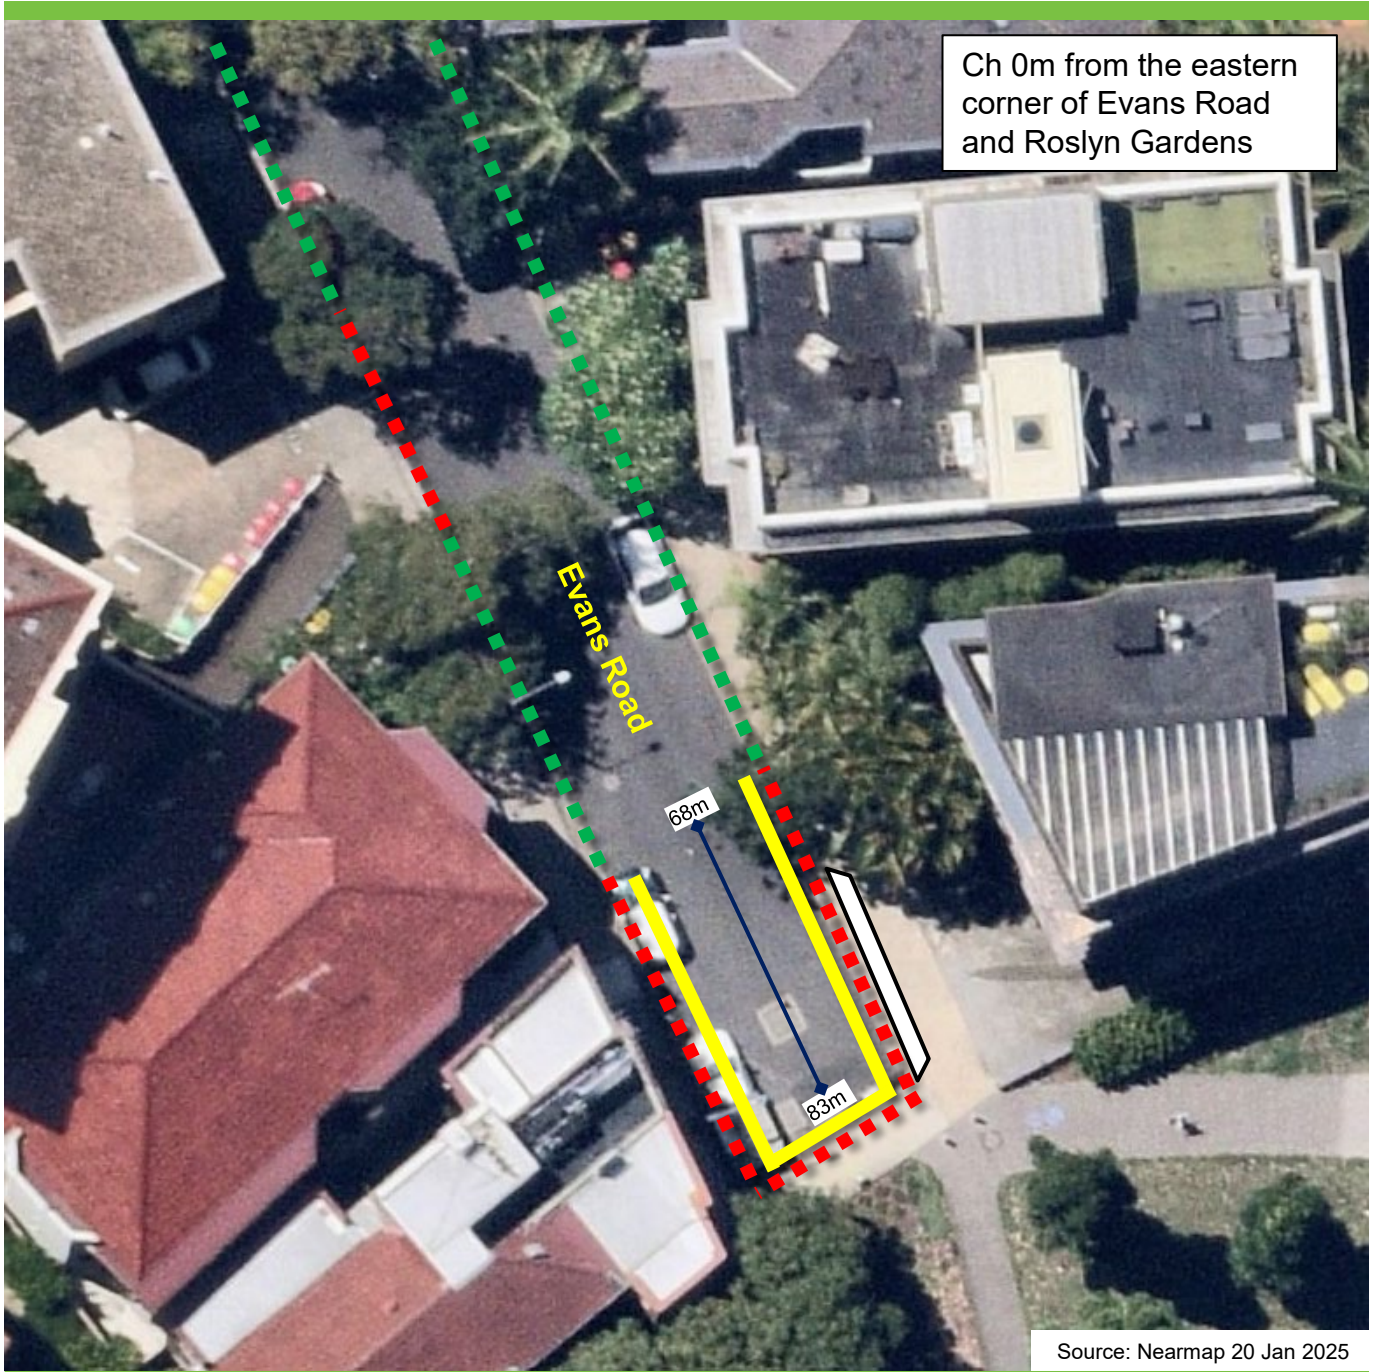

Evans Road, Rushcutters Bay Proposed parking changes

Existing

- ■ ■ "No Parking"
- ■ ■ "1P 9am-10pm Permit Holders Excepted Area 19"

Proposed

- ■ ■ "No Stopping" signs and yellow continuous edge line markings